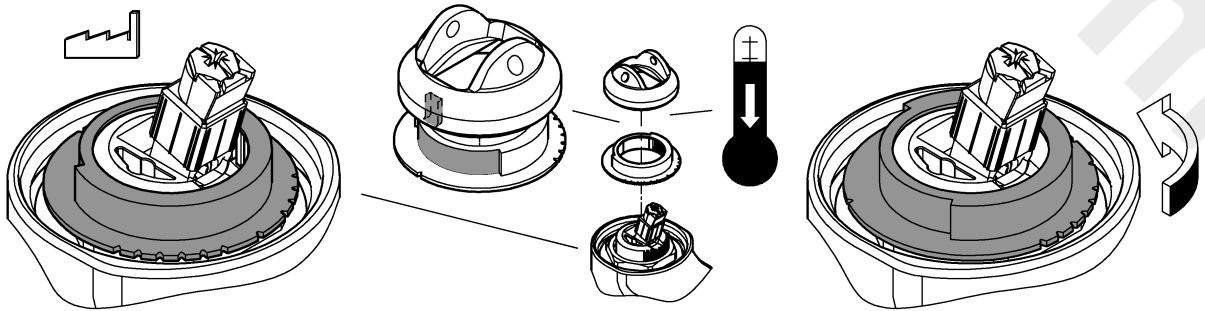

32 786

32 787

The bottom section contains four panels with usage and safety instructions:

- Panel 1:** Illustrates the shower head being used on a person. It includes a thermometer icon and a plus sign, indicating it is suitable for hot water.
- Panel 2:** Shows a pressure gauge icon labeled "bar". Below it, a thumbs-up icon is shown between "max. 10" and "5", and a thumbs-down icon is shown between "1" and "0,5", indicating a recommended pressure range of 5 to 10 bar.
- Panel 3:** Shows a thermometer icon labeled "°C". Below it, a thumbs-up icon is shown between "max. 70°" and "60°", and a thumbs-down icon is shown between "60°" and "70°", indicating a recommended maximum temperature of 60°C.
- Panel 4:** Shows a crossed-out electrical plug icon and a lightning bolt symbol, indicating that the shower head is not to be used with an electrical power source.

1

	150°
	0°
	360°

2

3

4

Pure Freude an Wasser

GROHE
WAVES

D