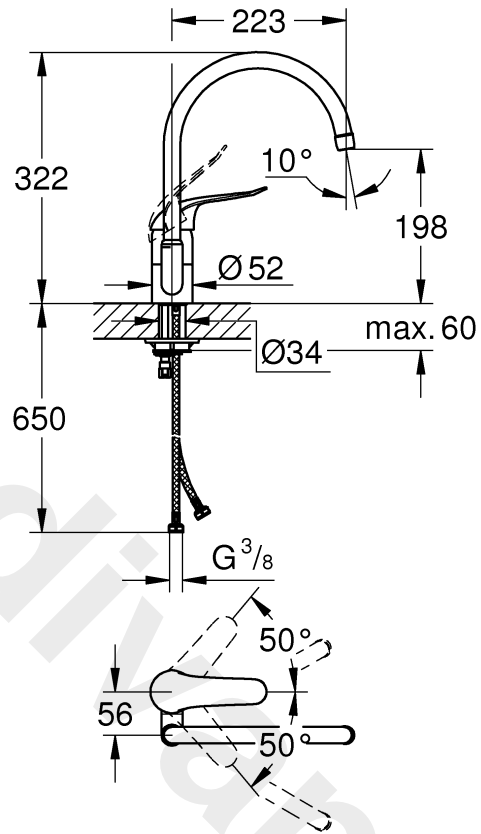

32 786

32 787

The bottom section contains four panels with usage and safety instructions:

- Panel 1:** Illustrates the shower head being used on a person. It includes a thermometer icon and a plus sign, indicating it is suitable for hot water.
- Panel 2:** Shows a pressure gauge icon labeled "bar". Below it, a thumbs-up icon is shown between "max. 10" and "5", and a thumbs-down icon is shown between "1" and "0,5", indicating a recommended pressure range of 5 to 10 bar.
- Panel 3:** Shows a thermometer icon labeled "°C". Below it, a thumbs-up icon is shown between "max. 70°" and "60°", and a thumbs-down icon is shown between "60°" and "70°", indicating a recommended maximum temperature of 60°C.
- Panel 4:** Shows a crossed-out electrical plug icon and a lightning bolt symbol, indicating that the shower head is not to be used with an electrical power source.