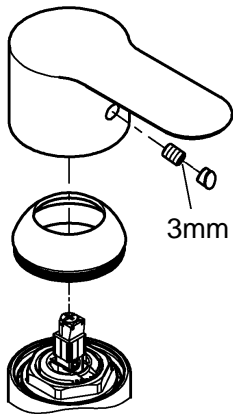

32 786

32 787

The bottom section contains four panels with usage and safety instructions:

- Panel 1:** Illustrates the shower head being used on a person. It includes a thermometer icon and a plus sign, indicating it is suitable for hot water.
- Panel 2:** Shows a pressure gauge icon labeled "bar". Below it, a thumbs-up icon is shown between "max. 10" and "5", and a thumbs-down icon is shown between "1" and "0,5", indicating a recommended pressure range of 5 to 10 bar.
- Panel 3:** Shows a thermometer icon labeled "°C". Below it, a thumbs-up icon is shown between "max. 70°" and "60°", and a thumbs-down icon is shown between "60°" and "70°", indicating a recommended maximum temperature of 60°C.
- Panel 4:** Shows a crossed-out electrical plug icon and a lightning bolt symbol, indicating that the shower head is not to be used with an electrical power source.

1

	150°
	0°
	360°

2

3

4

Pure Freude an Wasser

GROHE
WAVES

D