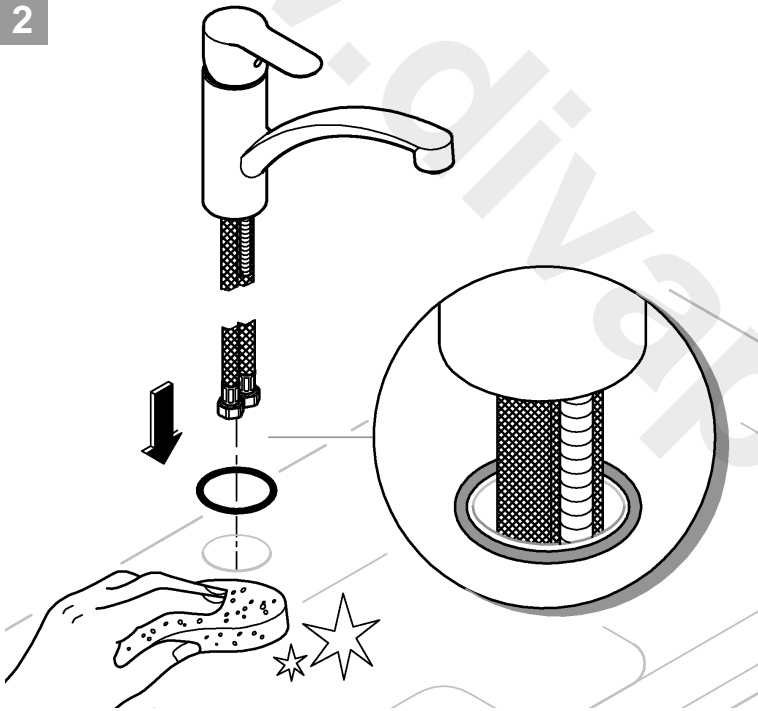

150°
	0°
	360°

2