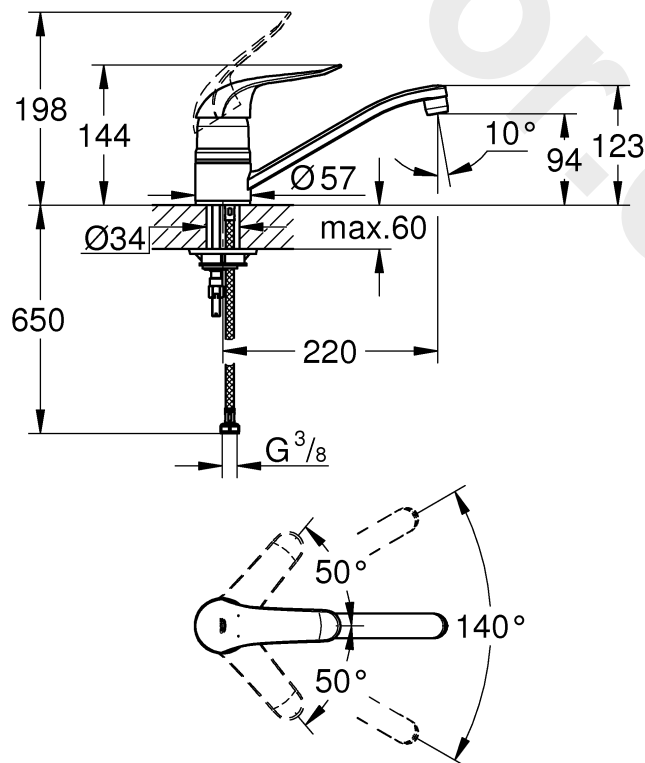

32 786

32 787

The bottom section contains four panels with usage and safety instructions:

- Panel 1:** Illustrates the shower head being used on a person. It includes a thermometer icon and a plus sign, indicating it is suitable for hot water.
- Panel 2:** Shows a pressure gauge icon labeled "bar". Below it, a thumbs-up icon is shown between "max. 10" and "5", and a thumbs-down icon is shown between "1" and "0,5", indicating a recommended pressure range of 5 to 10 bar.
- Panel 3:** Shows a thermometer icon labeled "°C". Below it, a thumbs-up icon is shown between "max. 70°" and "60°", and a thumbs-down icon is shown between "60°" and "70°", indicating a recommended maximum temperature of 60°C.
- Panel 4:** Shows a crossed-out electrical plug icon and a lightning bolt symbol, indicating that the shower head is not to be used with an electrical power source.