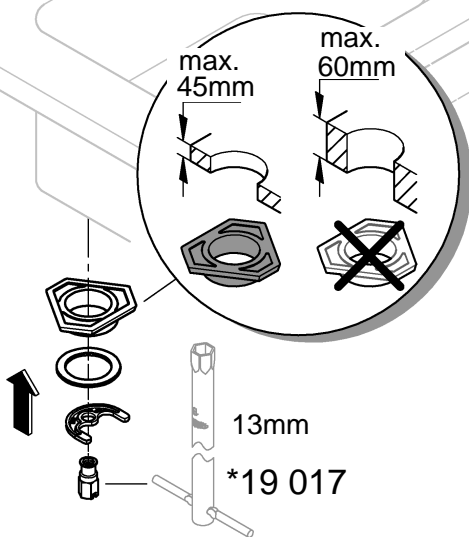

32 786

32 787

The bottom section contains four panels with usage and safety instructions:

- Panel 1:** Illustrates the shower head being used on a person. It includes a thermometer icon and a plus sign, indicating it is suitable for hot water.
- Panel 2:** Shows a pressure gauge icon labeled "bar". Below it, a thumbs-up icon is shown between "max. 10" and "5", and a thumbs-down icon is shown between "1" and "0,5", indicating a recommended pressure range of 5 to 10 bar.
- Panel 3:** Shows a thermometer icon labeled "°C". Below it, a thumbs-up icon is shown between "max. 70°" and "60°", and a thumbs-down icon is shown between "60°" and "70°", indicating a recommended maximum temperature of 60°C.
- Panel 4:** Shows a crossed-out electrical plug icon and a lightning bolt symbol, indicating that the shower head is not to be used with an electrical power source.

1

	150°
	0°
	360°

2

3

4

Pure Freude an Wasser

GROHE
WAVES

D