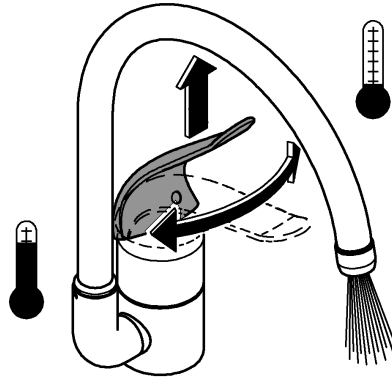

32 786

32 787

The bottom section contains four panels with usage and safety instructions:

- Panel 1:** Illustrates the shower head being used on a person. It includes a thermometer icon and a plus sign, indicating it is suitable for hot water.
- Panel 2:** Shows a pressure gauge icon labeled "bar". Below it, a thumbs-up icon is shown between "max. 10" and "5", and a thumbs-down icon is shown between "1" and "0,5", indicating a recommended pressure range of 5 to 10 bar.
- Panel 3:** Shows a thermometer icon labeled "°C". Below it, a thumbs-up icon is shown between "max. 70°" and "60°", and a thumbs-down icon is shown between "60°" and "70°", indicating a recommended maximum temperature of 60°C.
- Panel 4:** Shows a crossed-out electrical plug icon and a lightning bolt symbol, indicating that the shower head is not to be used with an electrical power source.

1

	150°
	0°
	360°

2

3

4

Pure Freude an Wasser

GROHE
WAVES

D