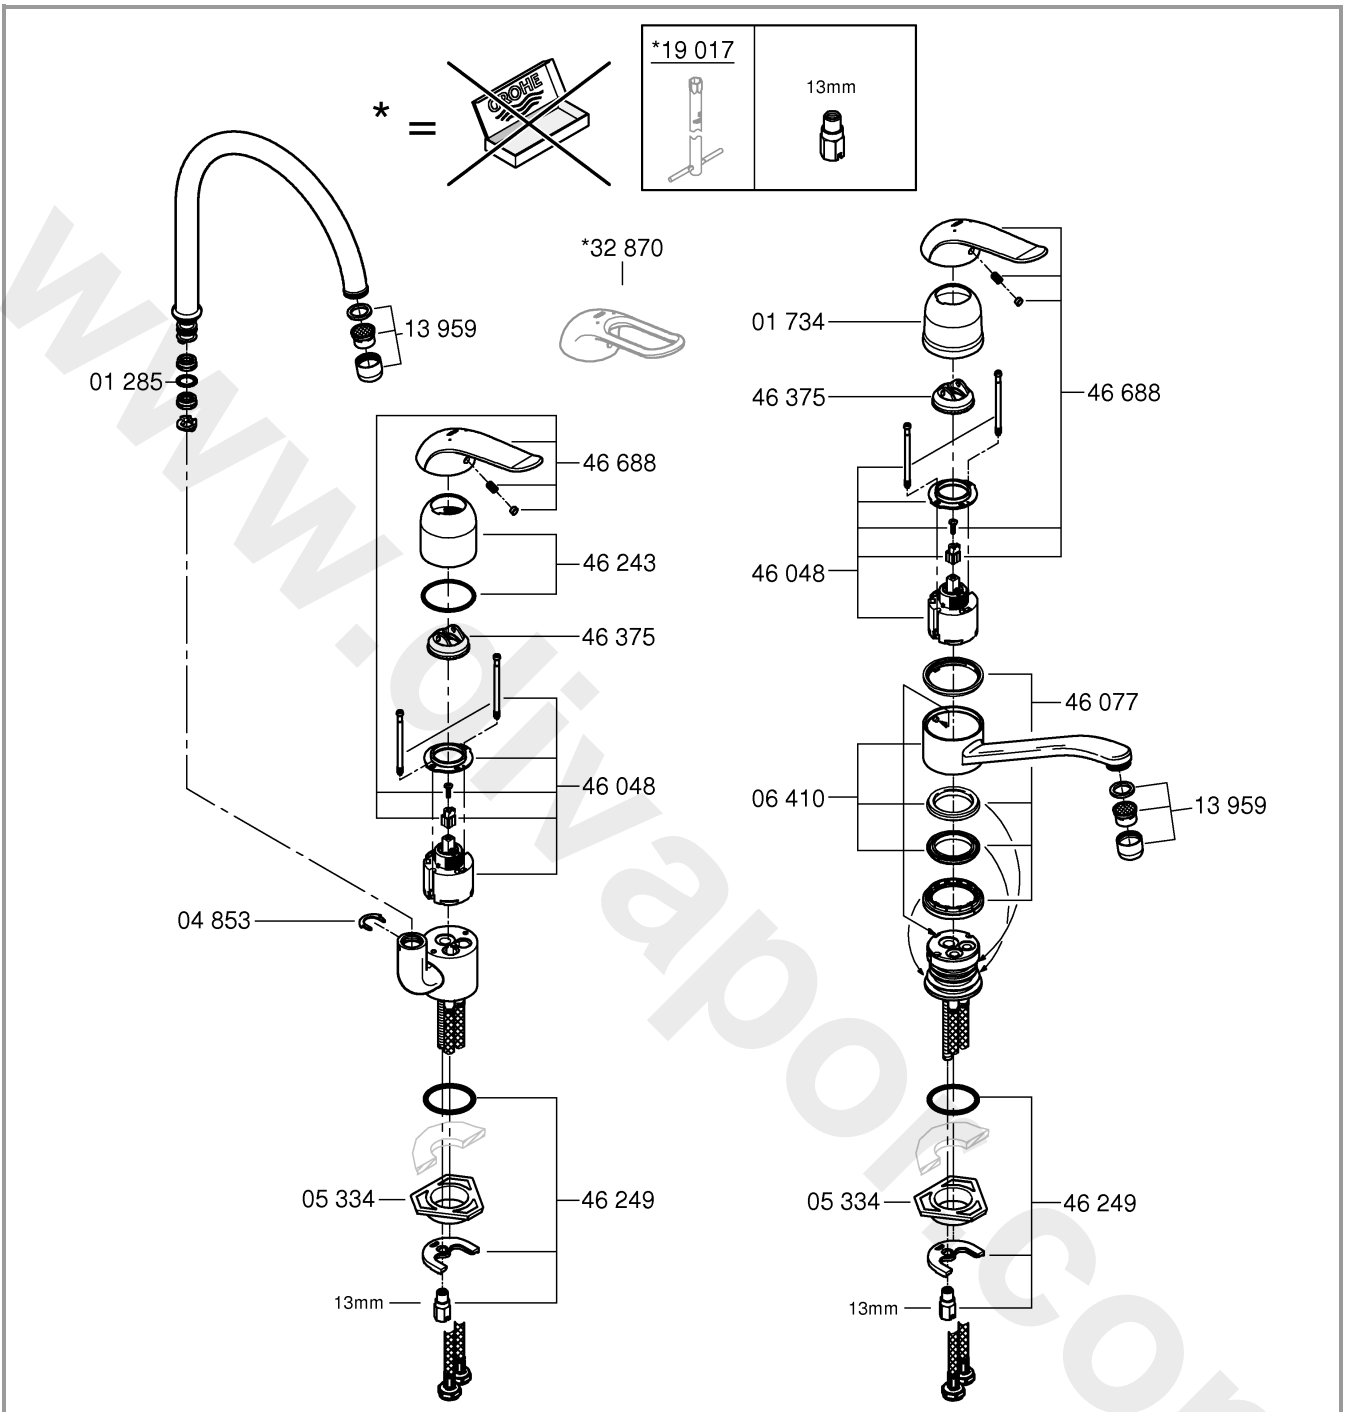

32 786

32 787

The bottom section contains four panels with usage and safety instructions:

- Panel 1:** Illustrates the shower head being used on a person. It includes a thermometer icon and a plus sign, indicating it is suitable for hot water.
- Panel 2:** Shows a pressure gauge icon labeled "bar". Below it, a thumbs-up icon is shown between "max. 10" and "5", and a thumbs-down icon is shown between "1" and "0,5", indicating a recommended pressure range of 5 to 10 bar.
- Panel 3:** Shows a thermometer icon labeled "°C". Below it, a thumbs-up icon is shown between "max. 70°" and "60°", and a thumbs-down icon is shown between "60°" and "70°", indicating a recommended maximum temperature of 60°C.
- Panel 4:** Shows a crossed-out electrical plug icon and a lightning bolt symbol, indicating that the shower head is not to be used with an electrical power source.